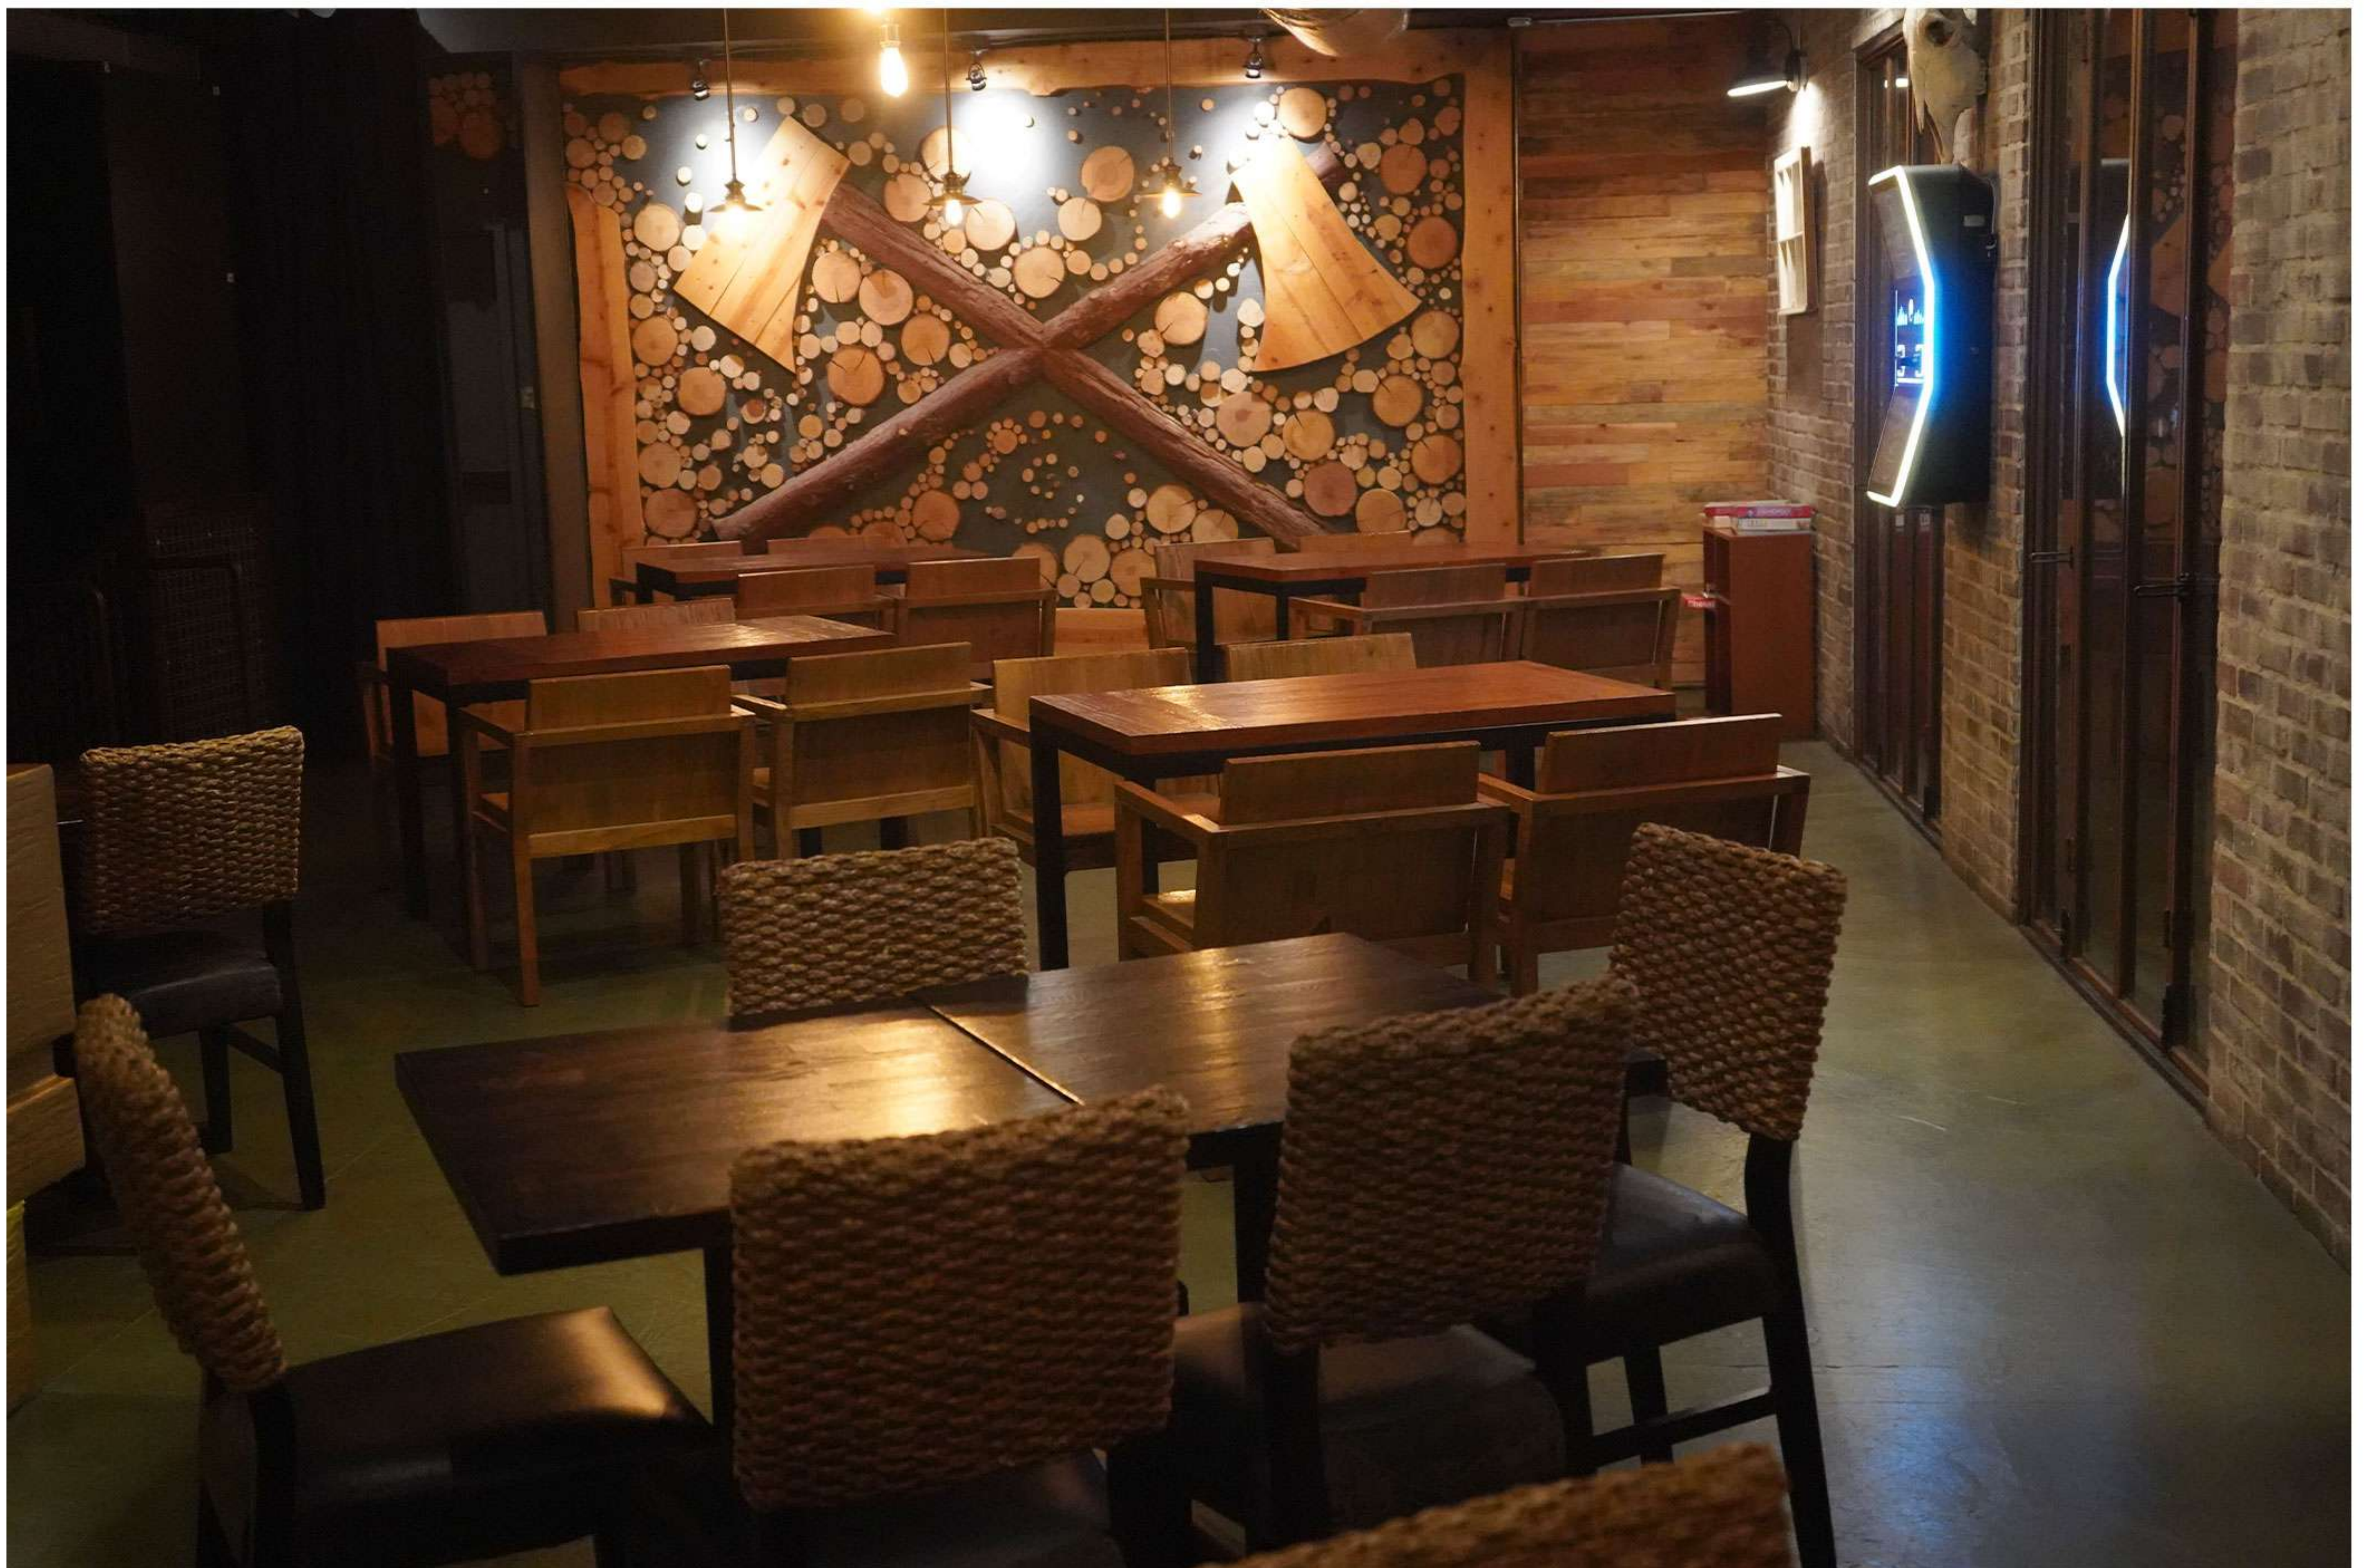

House menu, special menus, and catering available
Plated service or buffet

Multiple entrances – including private 2nd floor Balcony
Near the Wiltern Theater

360° TOUR

[click to take a virtual tour](#)

“Mo’s is the best for large corporate gatherings! The incredibly kind and attentive staff made our event such a success from start to finish. The planning process was simple, and they handled execution flawlessly. The axe throwing instructors got people engaged and kept employees laughing the whole time!”