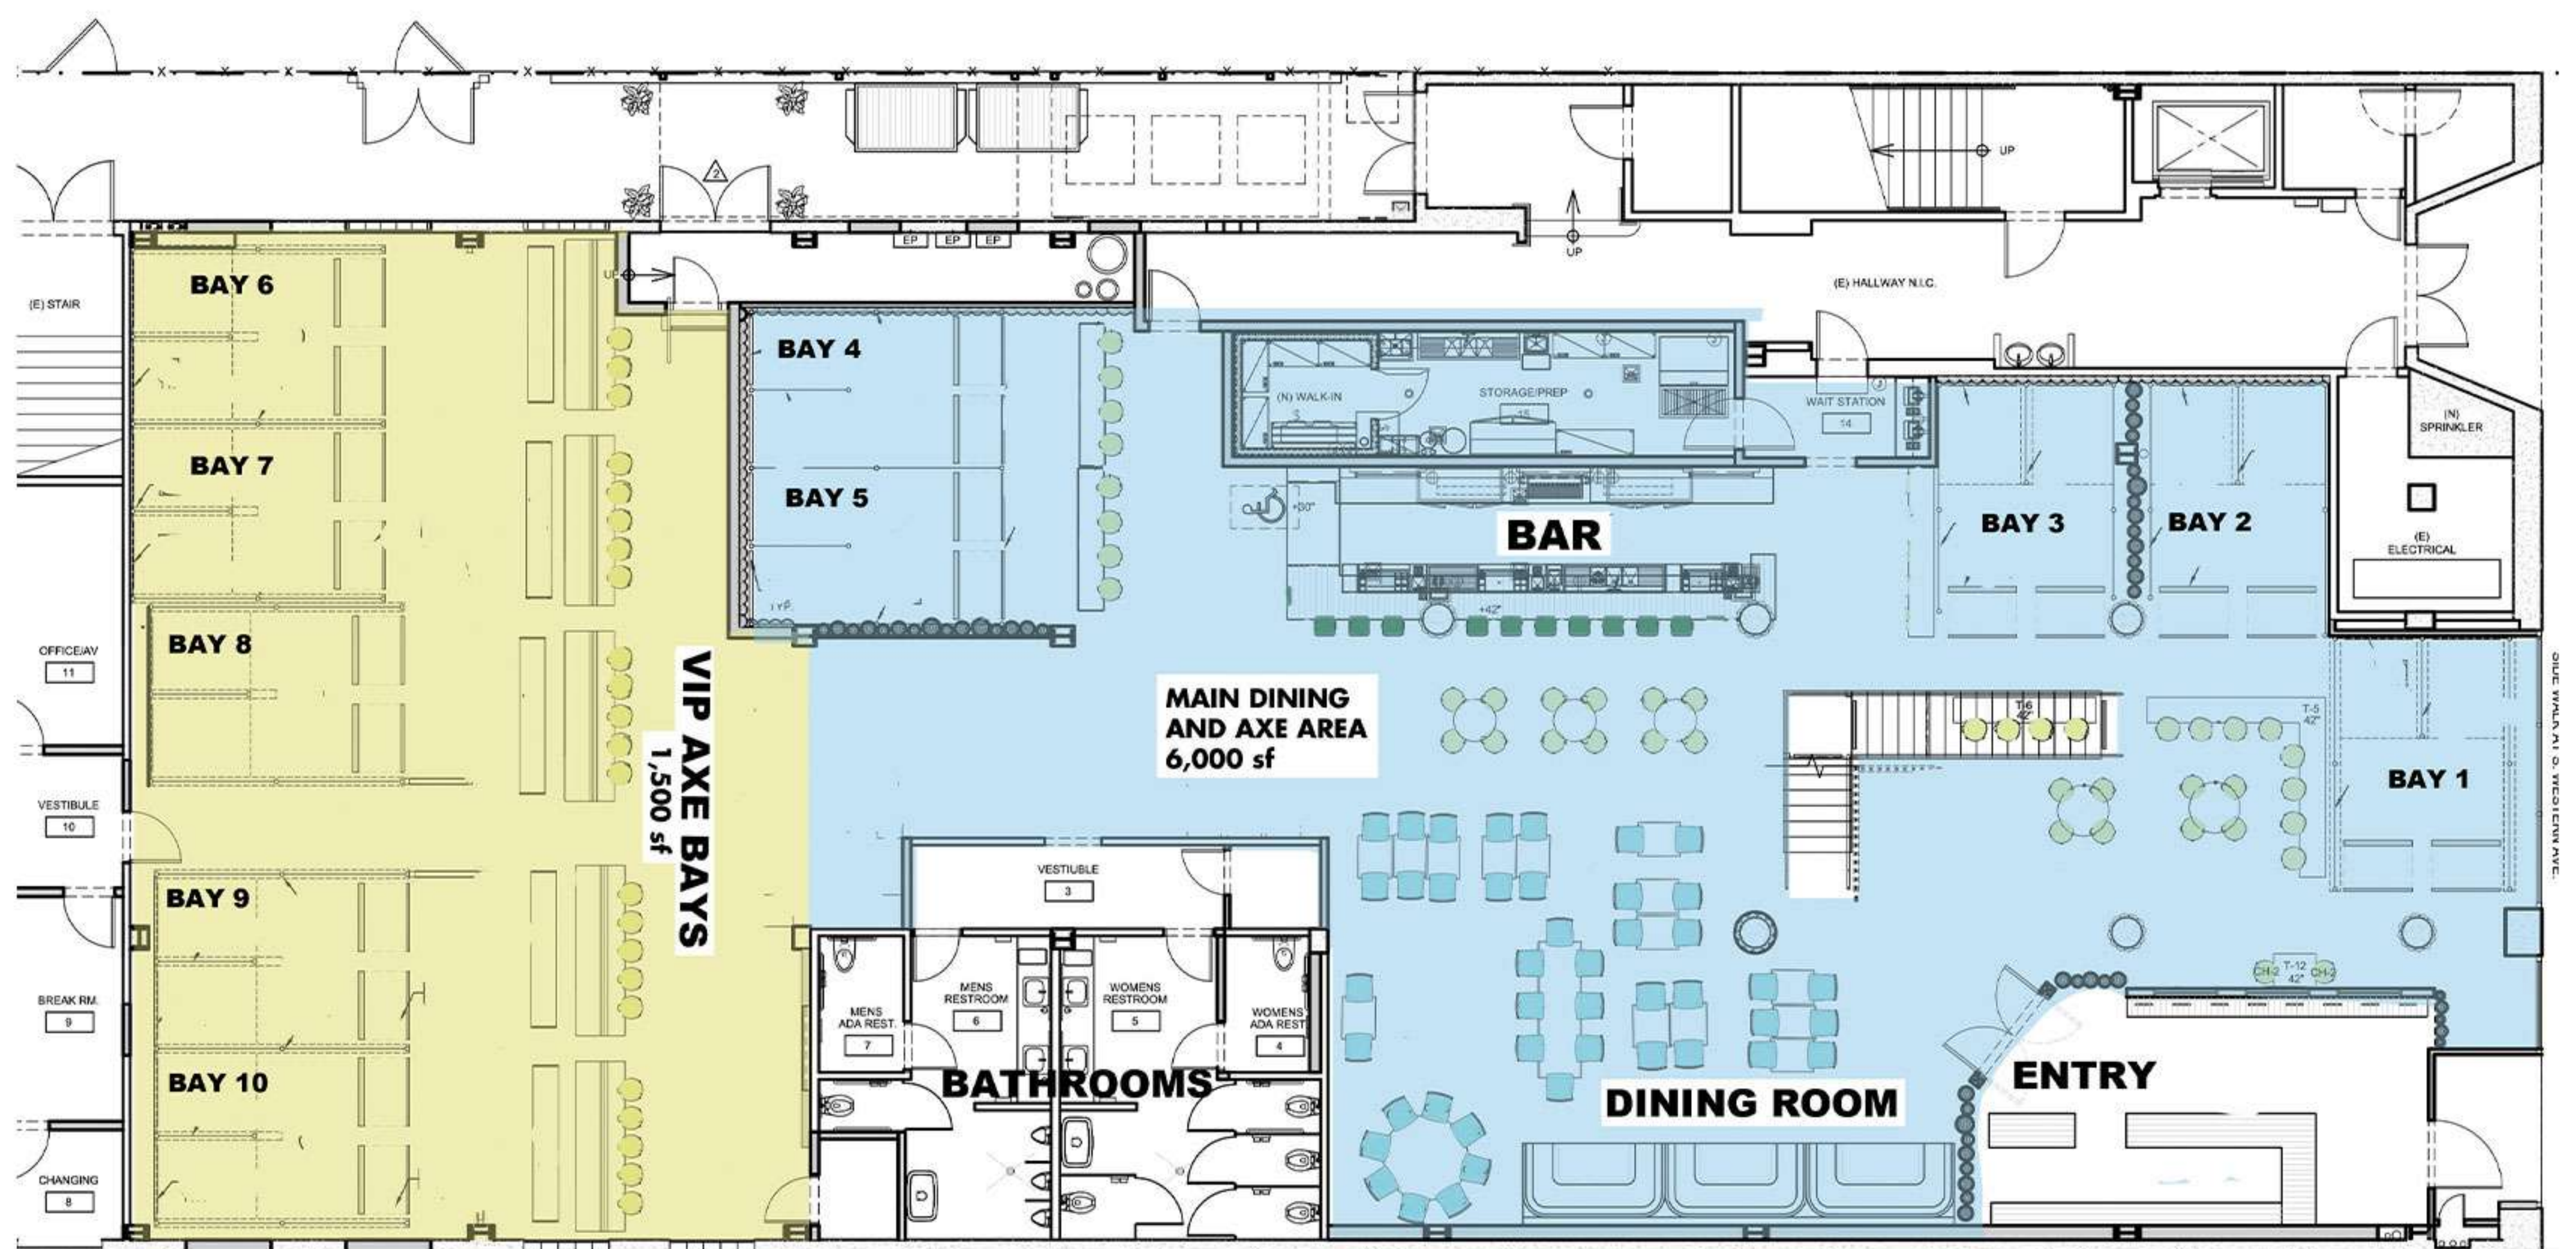

SPACE LAYOUT

FIRST FLOOR

VIP AXE BAYS
1,500 ft²

MAIN DINING AREA AND AXE AREA
6,000 ft²

SECOND FLOOR

BALCONY

DINING ROOM
800 ft²

Up to 500
standing

836 m²
9000 ft²

We offer
catering

HIGHLIGHTS

Located at the edge of Ktown and Hancock Park
9,500 SF – divisible

Stage and controllable stage lights
10-foot screen and projector
TVs

In house sound system
Valet Parking in secure lot
Up to 500 guests