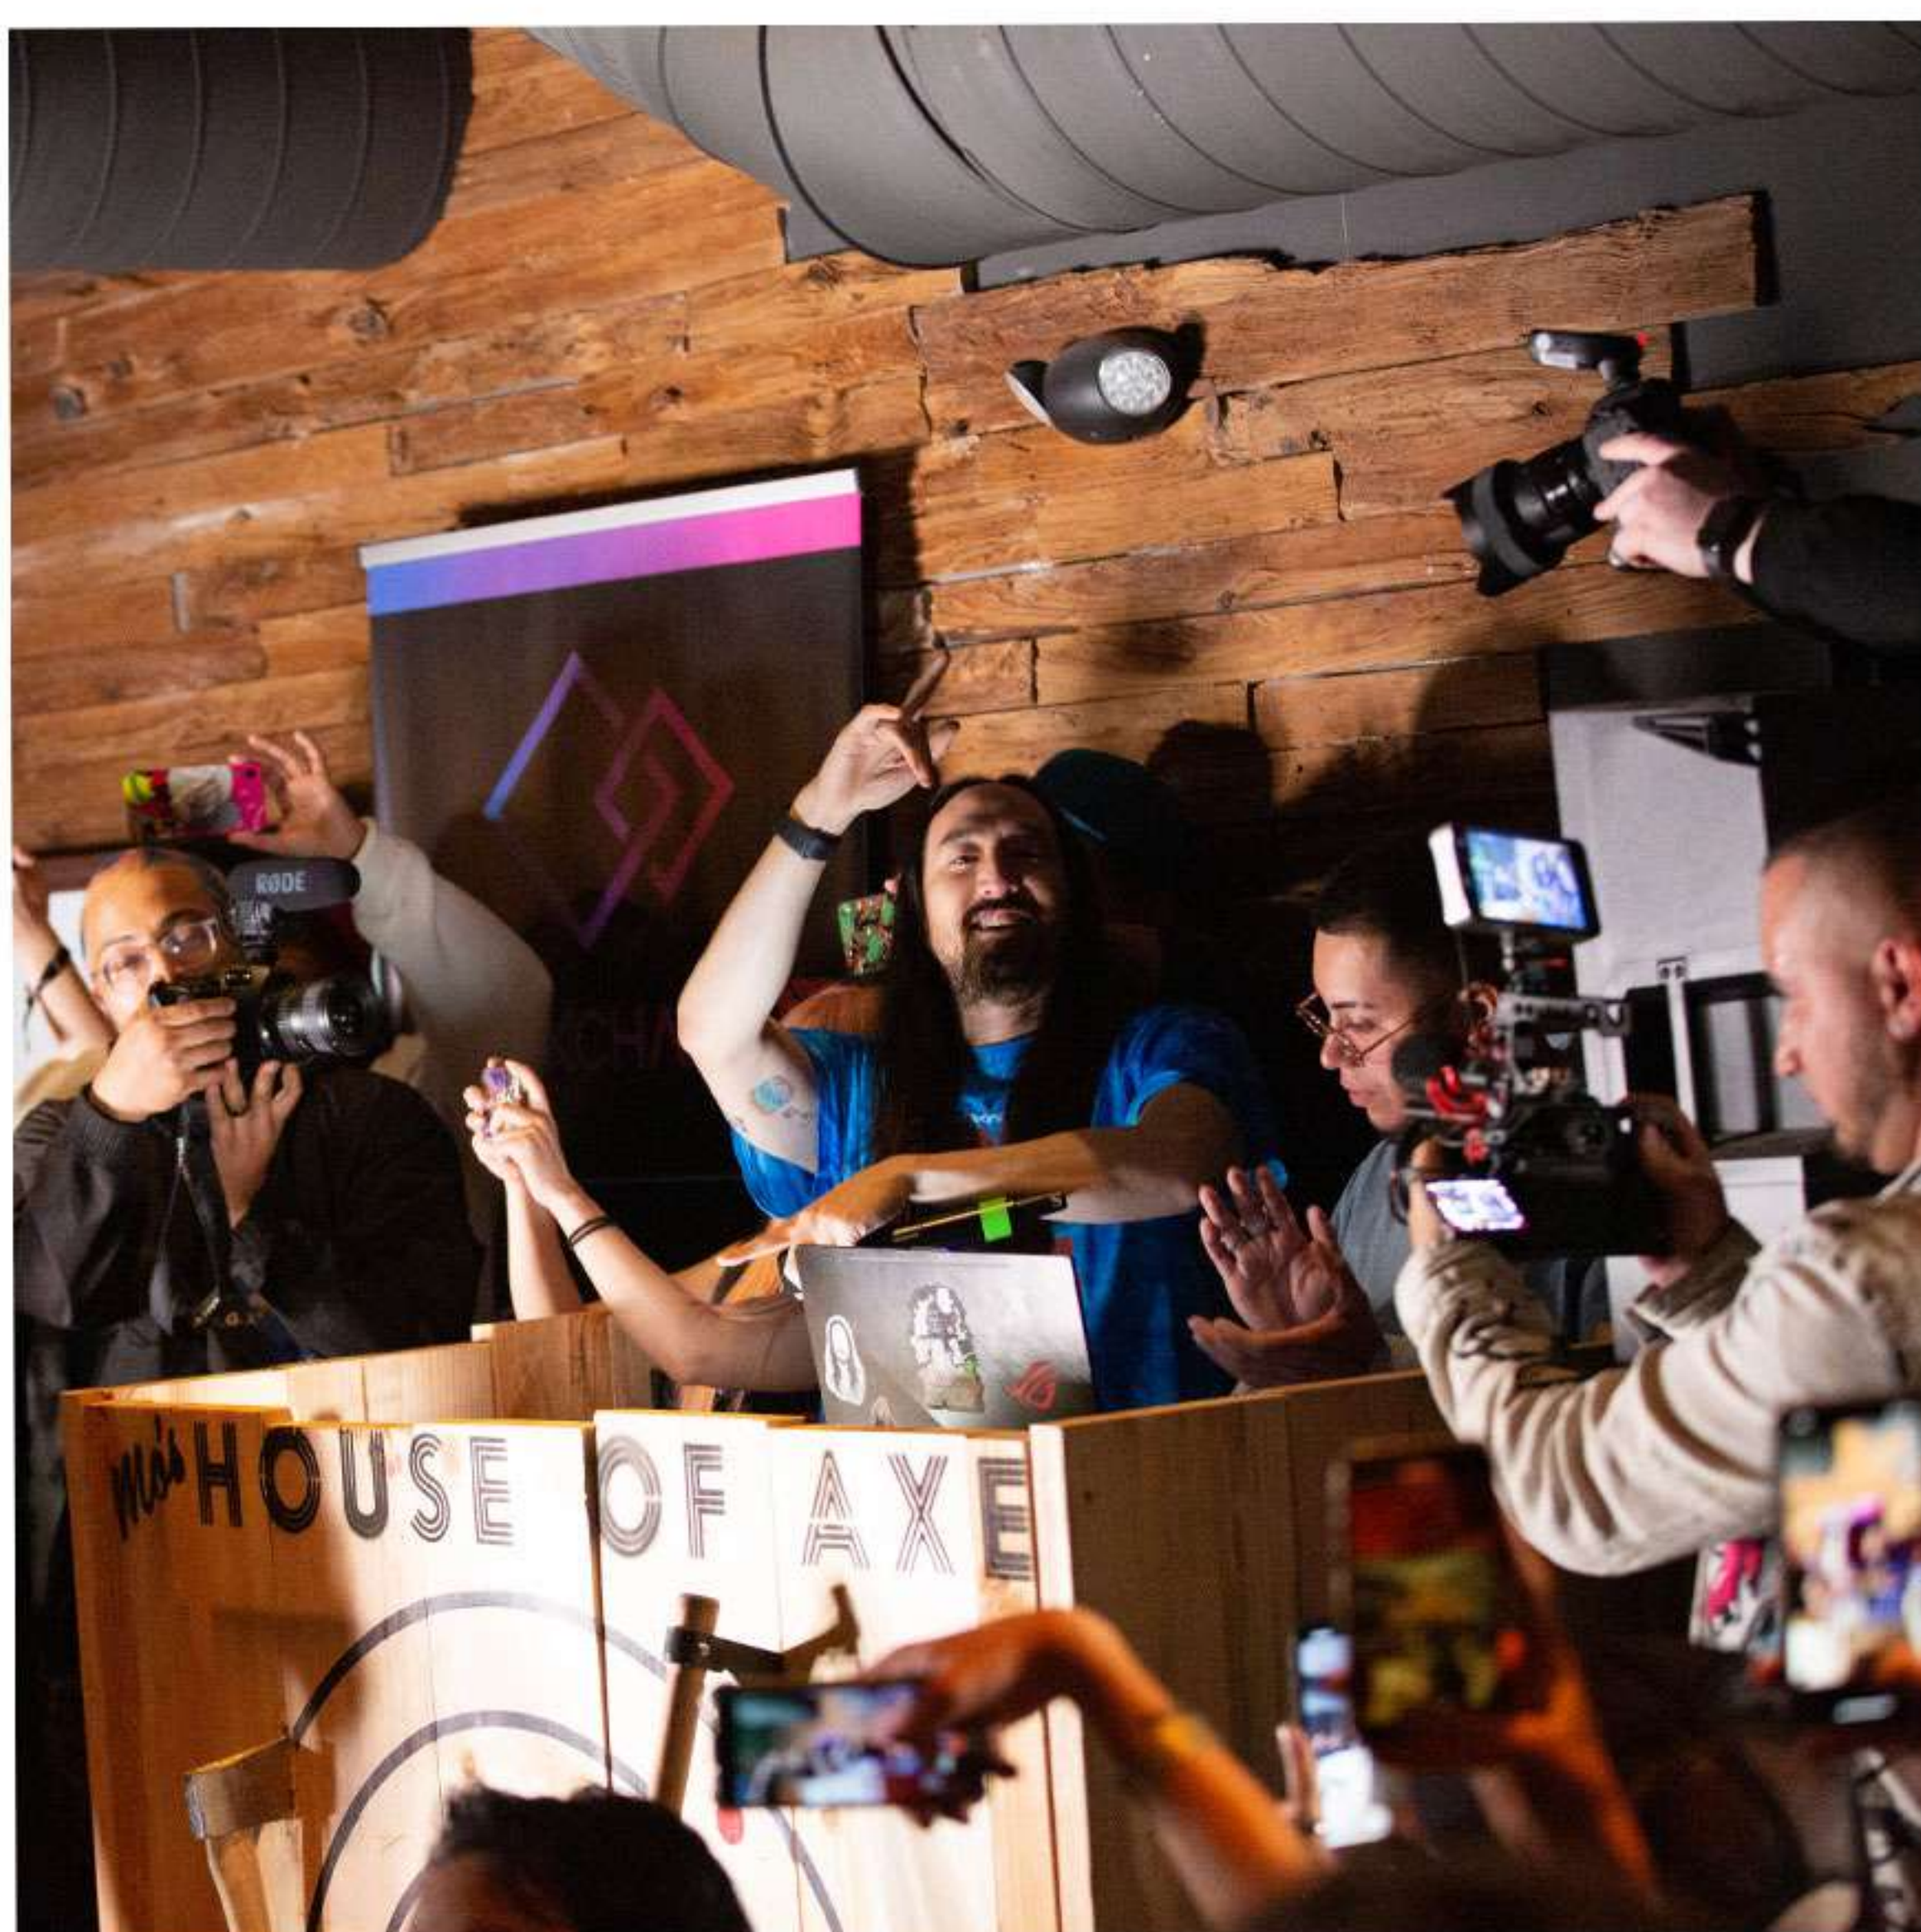

“Mo’s is the best for large corporate gatherings! The incredibly kind and attentive staff made our event such a success from start to finish. The planning process was simple, and they handled execution flawlessly. The axe throwing instructors got people engaged and kept employees laughing the whole time!”

Melissa Braxton
Omaze’s Culture & Learning Manager