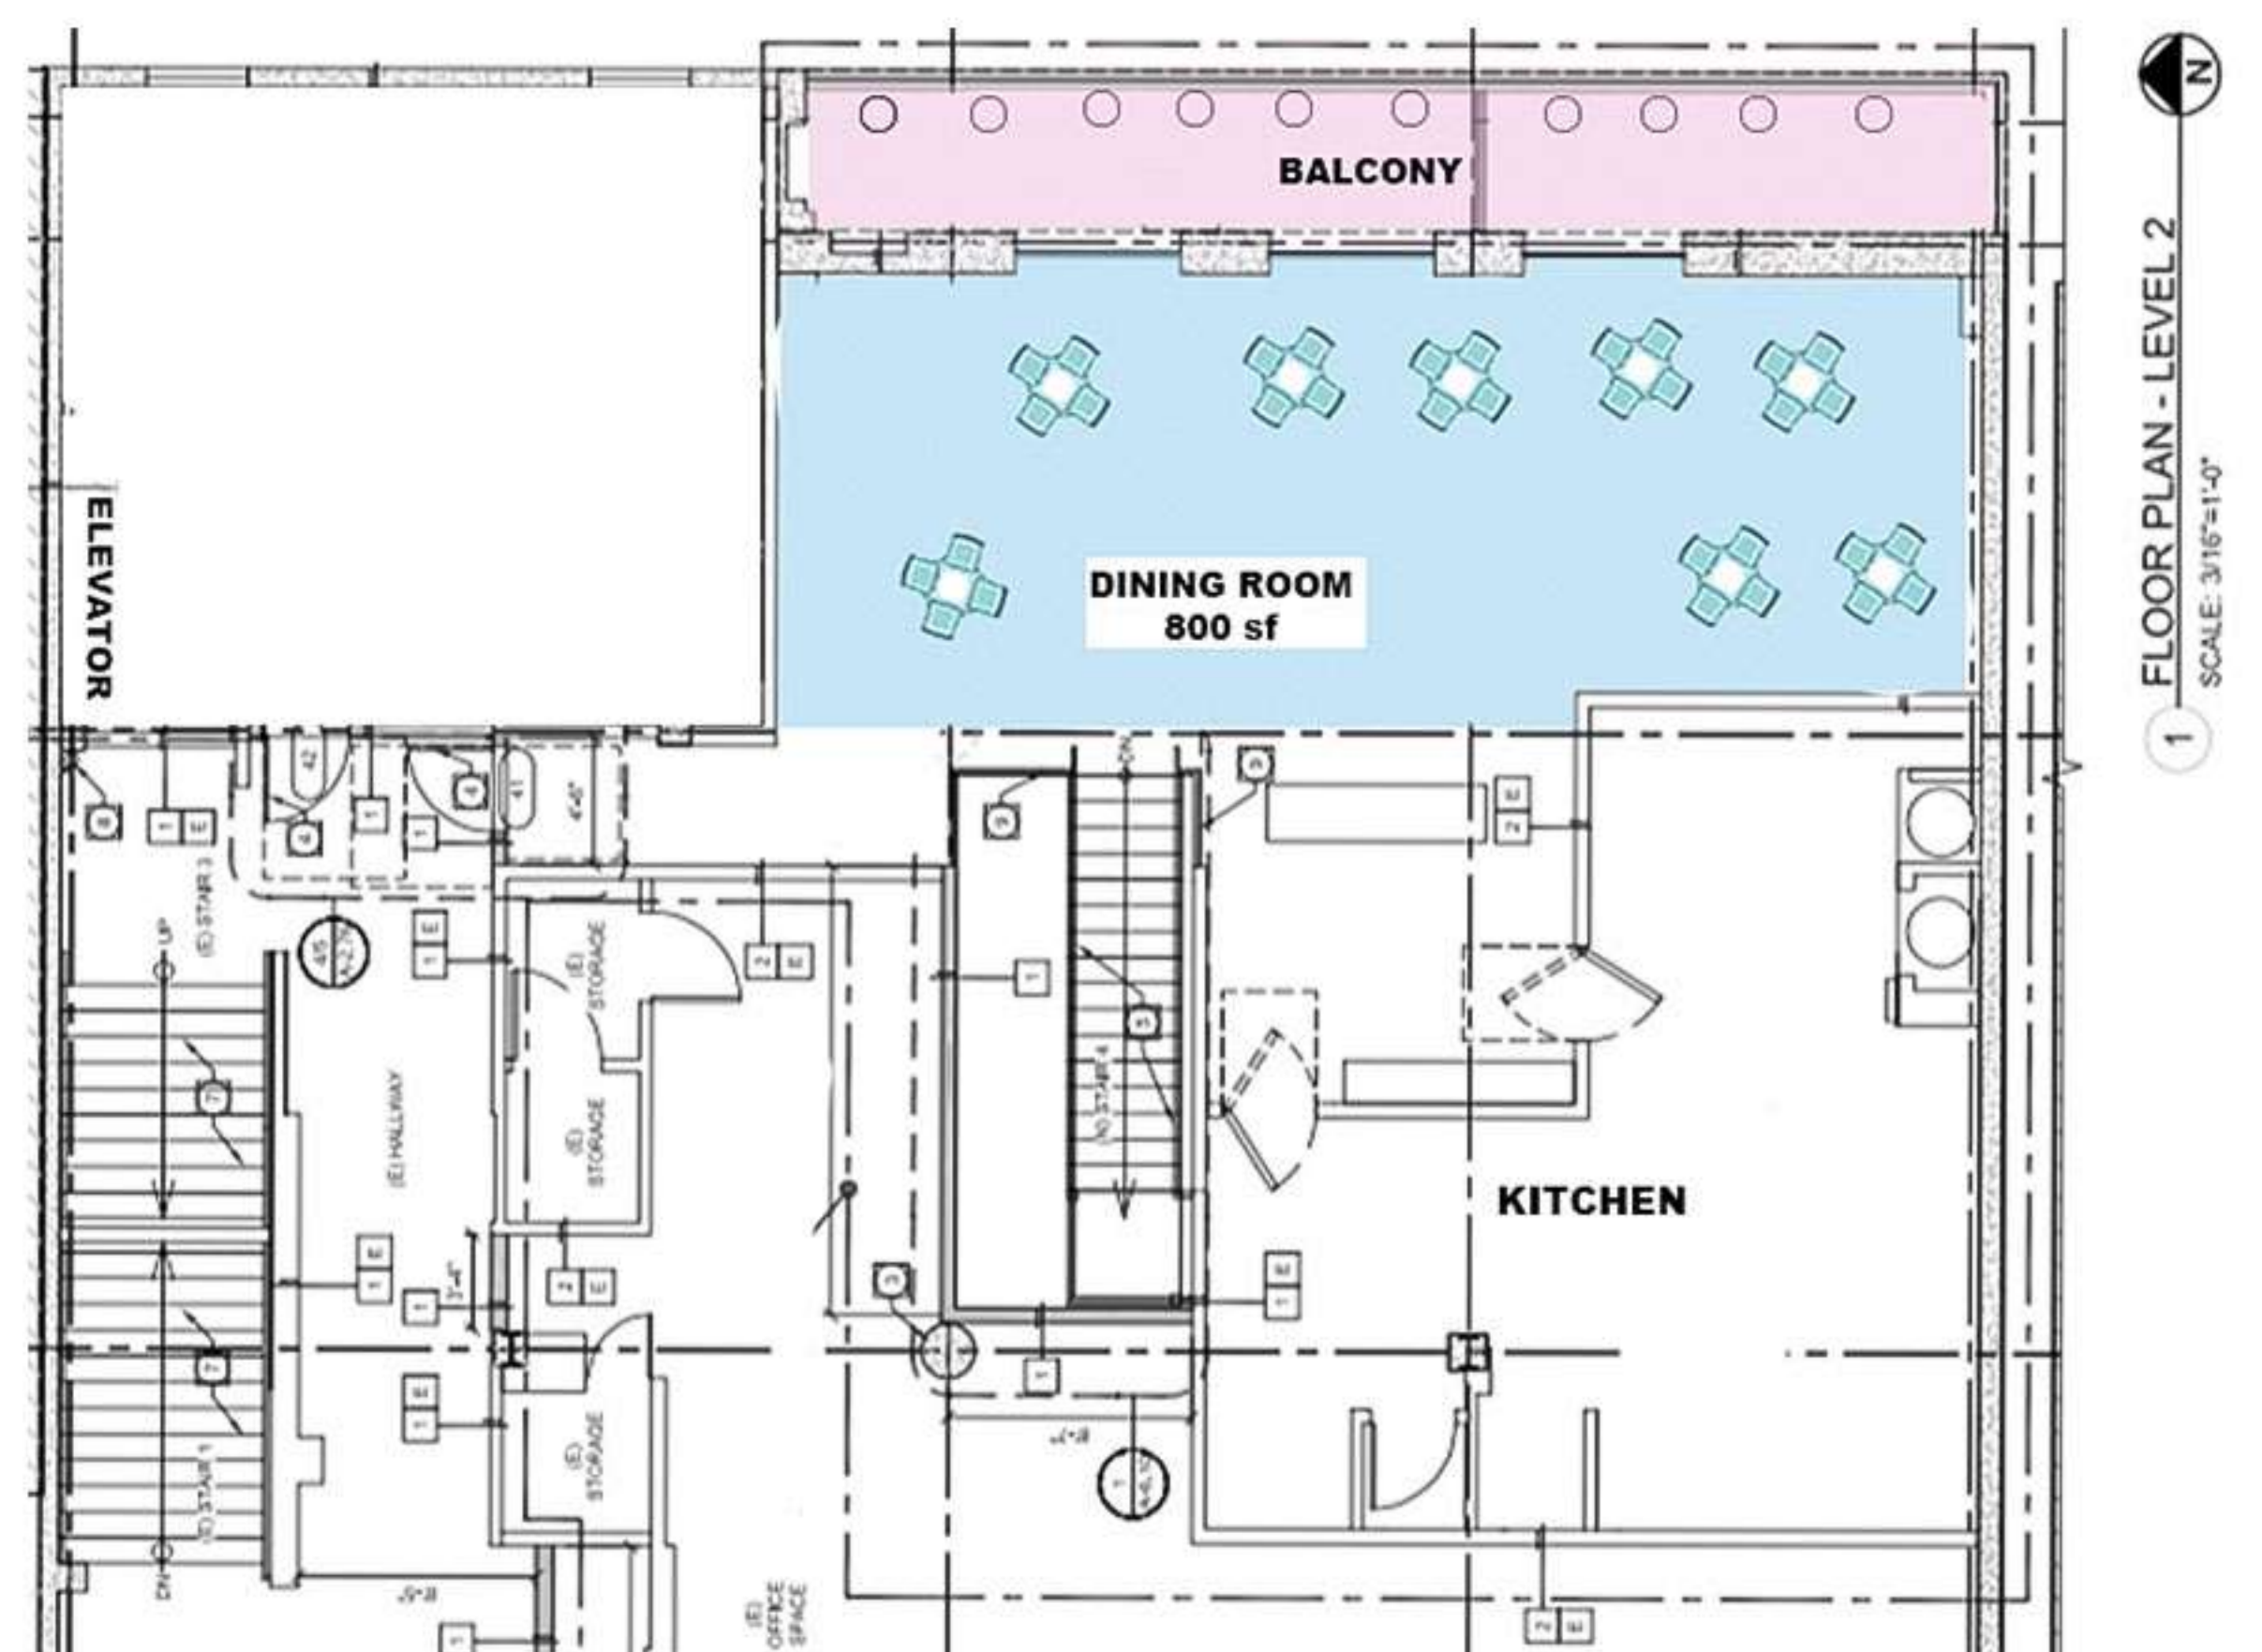

SPACE LAYOUT

FIRST FLOOR

VIP AXE BAYS
1,500 ft²

MAIN DINING AREA AND AXE AREA
6,000 ft²

SECOND FLOOR

BALCONY

DINING ROOM
800 ft²

Up to 500
standing

836 m²
9000 ft²

We offer
catering

HIGHLIGHTS

Located at the edge of Ktown and Hancock Park
9,500 SF – divisible

Stage and controllable stage lights
10-foot screen and projector
TVs

In house sound system
Valet Parking in secure lot
Up to 500 guests