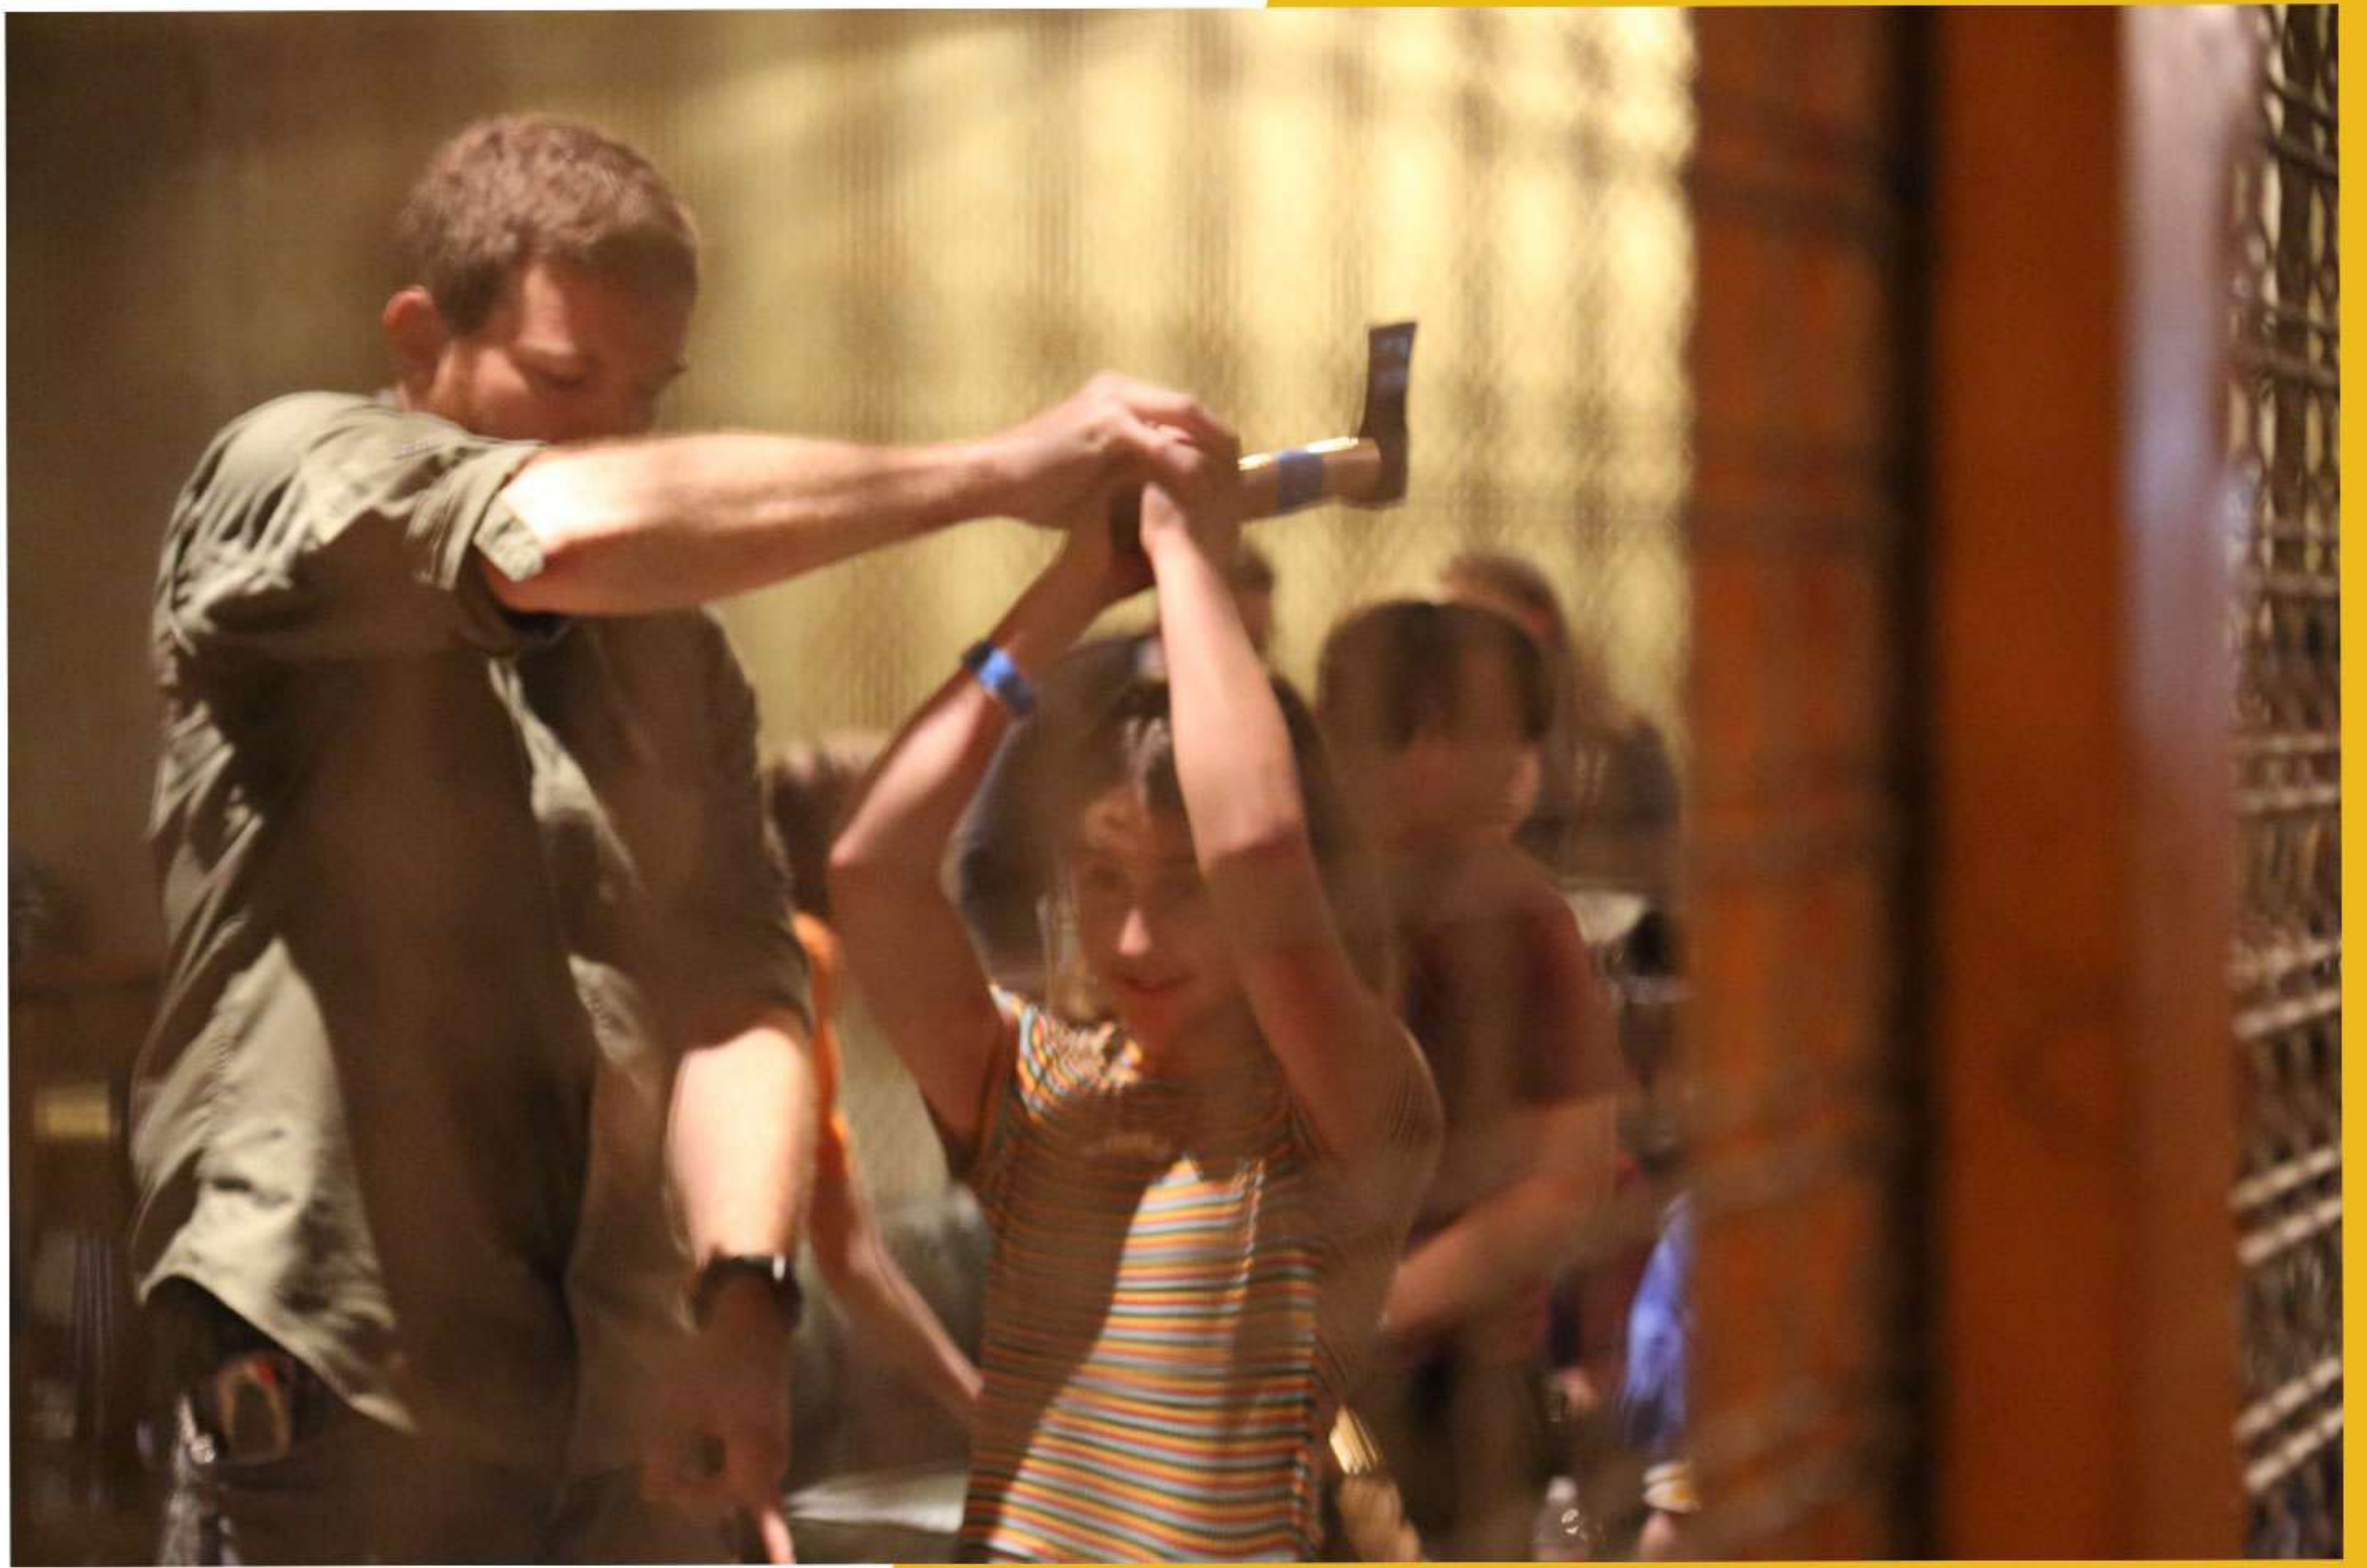

“Mo’s is the best for large corporate gatherings! The incredibly kind and attentive staff made our event such a success from start to finish. The planning process was simple, and they handled execution flawlessly. The axe throwing instructors got people engaged and kept employees laughing the whole time!”

Melissa Braxton
Omaze’s Culture & Learning Manager